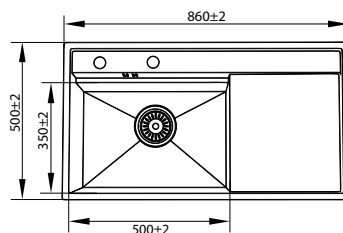

Model Code	P01-902
Overall Size	780x500mm / 31"x20"
Bowl Size	740x350mm / 29"x14"
Sink Depth	220mm / 9"
Included Accessories	    
M.R.P	₹ 47,999/- (Incl. of all Taxes)

Model Code	P01-903
Overall Size	820x490mm / 32"x19"
Bowl Size	780x370mm / 31"x14.5"
Sink Depth	200mm / 8"
Included Accessories	    
M.R.P	₹ 58,999/- (Incl. of all Taxes)

Model Code	P01-904
Overall Size	820x520mm / 32"x20.5"
Bowl Size	750x370mm / 29.5"x14.5"
Sink Depth	220mm / 9"
Included Accessories	    
M.R.P	₹ 57,999/- (Incl. of all Taxes)

AISI-304 (18/8) Stainless Steel | Thickness : 1.2 mm

Model Code	P02-905
Overall Size	840x480mm / 33"x19"
Bowl Size	400x330mm / 16"x13" 350x330mm / 14"x13"
Sink Depth	200mm / 8"
Included Accessories	
M.R.P	₹ 59,999/- (Incl. of all Taxes)

Model Code	P02-906
Overall Size	880x500mm / 34.5"x20"
Bowl Size	200x430mm / 8"x17" 500x400mm / 20"x16"
Sink Depth	220mm / 9"
Included Accessories	
M.R.P	₹ 71,999/- (Incl. of all Taxes)

Model Code	P02-907
Overall Size	1000x500mm / 39"x20"
Bowl Size	340x400mm / 13"x16" 340x400mm / 13"x16"
Sink Depth	220mm / 9"
Included Accessories	
M.R.P	₹ 73,999/- (Incl. of all Taxes)

Model Code	P03-908
Overall Size	860x500mm / 34"x20"
Bowl Size	500x350mm / 20"x14"
Sink Depth	220mm / 9"
Included Accessories	
M.R.P	₹ 51,999/- (Incl. of all Taxes)