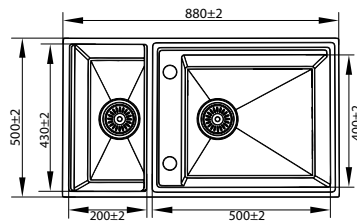

Model Code	P01-902
Overall Size	780x500mm / 31"x20"
Bowl Size	740x350mm / 29"x14"
Sink Depth	220mm / 9"
Included Accessories	    
M.R.P	₹ 47,999/- (Incl. of all Taxes)

Model Code	P01-903
Overall Size	820x490mm / 32"x19"
Bowl Size	780x370mm / 31"x14.5"
Sink Depth	200mm / 8"
Included Accessories	    
M.R.P	₹ 58,999/- (Incl. of all Taxes)

Model Code	P01-904
Overall Size	820x520mm / 32"x20.5"
Bowl Size	750x370mm / 29.5"x14.5"
Sink Depth	220mm / 9"
Included Accessories	    
M.R.P	₹ 57,999/- (Incl. of all Taxes)

AISI-304 (18/8) Stainless Steel | Thickness : 1.2 mm

Model Code	P02-905
Overall Size	840x480mm / 33"x19"
Bowl Size	400x330mm / 16"x13" 350x330mm / 14"x13"
Sink Depth	200mm / 8"
Included Accessories	
M.R.P	₹ 59,999/- (Incl. of all Taxes)

Model Code	P02-906
Overall Size	880x500mm / 34.5"x20"
Bowl Size	200x430mm / 8"x17" 500x400mm / 20"x16"
Sink Depth	220mm / 9"
Included Accessories	
M.R.P	₹ 71,999/- (Incl. of all Taxes)

Model Code	P02-907
Overall Size	1000x500mm / 39"x20"
Bowl Size	340x400mm / 13"x16" 340x400mm / 13"x16"
Sink Depth	220mm / 9"
Included Accessories	
M.R.P	₹ 73,999/- (Incl. of all Taxes)

Model Code	P03-908
Overall Size	860x500mm / 34"x20"
Bowl Size	500x350mm / 20"x14"
Sink Depth	220mm / 9"
Included Accessories	
M.R.P	₹ 51,999/- (Incl. of all Taxes)