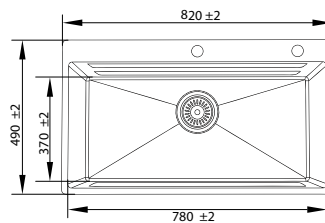

AISI-304 (18/8) Stainless Steel | Thickness : 1.2 mm

Model Code	P01-901
Overall Size	760x500mm / 30"x20"
Bowl Size	720x340mm / 28"x13"
Sink Depth	220mm / 9"
Included Accessories	    
M.R.P	₹ 56,999/- (Incl. of all Taxes)

Model Code	P01-902
Overall Size	780x500mm / 31"x20"
Bowl Size	740x350mm / 29"x14"
Sink Depth	220mm / 9"
Included Accessories	    
M.R.P	₹ 47,999/- (Incl. of all Taxes)

Model Code	P01-903
Overall Size	820x490mm / 32"x19"
Bowl Size	780x370mm / 31"x14.5"
Sink Depth	200mm / 8"
Included Accessories	    
M.R.P	₹ 58,999/- (Incl. of all Taxes)

Model Code	P01-904
Overall Size	820x520mm / 32"x20.5"
Bowl Size	750x370mm / 29.5"x14.5"
Sink Depth	220mm / 9"
Included Accessories	    
M.R.P	₹ 57,999/- (Incl. of all Taxes)

AISI-304 (18/8) Stainless Steel | Thickness : 1.2 mm

Model Code	P02-905
Overall Size	840x480mm / 33"x19"
Bowl Size	400x330mm / 16"x13" 350x330mm / 14"x13"
Sink Depth	200mm / 8"
Included Accessories	
M.R.P	₹ 59,999/- (Incl. of all Taxes)

Model Code	P02-906
Overall Size	880x500mm / 34.5"x20"
Bowl Size	200x430mm / 8"x17" 500x400mm / 20"x16"
Sink Depth	220mm / 9"
Included Accessories	
M.R.P	₹ 71,999/- (Incl. of all Taxes)