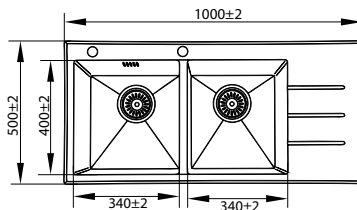

Model Code	P01-902
Overall Size	780x500mm / 31"x20"
Bowl Size	740x350mm / 29"x14"
Sink Depth	220mm / 9"
Included Accessories	    
M.R.P	₹ 47,999/- (Incl. of all Taxes)

Model Code	P01-903
Overall Size	820x490mm / 32"x19"
Bowl Size	780x370mm / 31"x14.5"
Sink Depth	200mm / 8"
Included Accessories	    
M.R.P	₹ 58,999/- (Incl. of all Taxes)

Model Code	P01-904
Overall Size	820x520mm / 32"x20.5"
Bowl Size	750x370mm / 29.5"x14.5"
Sink Depth	220mm / 9"
Included Accessories	    
M.R.P	₹ 57,999/- (Incl. of all Taxes)

AISI-304 (18/8) Stainless Steel | Thickness : 1.2 mm

Model Code	P02-905
Overall Size	840x480mm / 33"x19"
Bowl Size	400x330mm / 16"x13" 350x330mm / 14"x13"
Sink Depth	200mm / 8"
Included Accessories	
M.R.P	₹ 59,999/- (Incl. of all Taxes)

Model Code	P02-906
Overall Size	880x500mm / 34.5"x20"
Bowl Size	200x430mm / 8"x17" 500x400mm / 20"x16"
Sink Depth	220mm / 9"
Included Accessories	
M.R.P	₹ 71,999/- (Incl. of all Taxes)

Model Code	P02-907
Overall Size	1000x500mm / 39"x20"
Bowl Size	340x400mm / 13"x16" 340x400mm / 13"x16"
Sink Depth	220mm / 9"
Included Accessories	
M.R.P	₹ 73,999/- (Incl. of all Taxes)

Model Code	P03-908
Overall Size	860x500mm / 34"x20"
Bowl Size	500x350mm / 20"x14"
Sink Depth	220mm / 9"
Included Accessories	
M.R.P	₹ 51,999/- (Incl. of all Taxes)