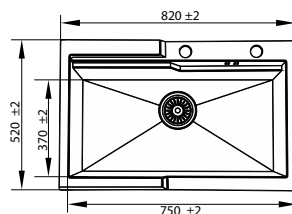

AISI-304 (18/8) Stainless Steel | Thickness : 1.2 mm

Model Code	P01-901
Overall Size	760x500mm / 30"x20"
Bowl Size	720x340mm / 28"x13"
Sink Depth	220mm / 9"
Included Accessories	    
M.R.P	₹ 56,999/- (Incl. of all Taxes)

Model Code	P01-902
Overall Size	780x500mm / 31"x20"
Bowl Size	740x350mm / 29"x14"
Sink Depth	220mm / 9"
Included Accessories	    
M.R.P	₹ 47,999/- (Incl. of all Taxes)

Model Code	P01-903
Overall Size	820x490mm / 32"x19"
Bowl Size	780x370mm / 31"x14.5"
Sink Depth	200mm / 8"
Included Accessories	    
M.R.P	₹ 58,999/- (Incl. of all Taxes)

Model Code	P01-904
Overall Size	820x520mm / 32"x20.5"
Bowl Size	750x370mm / 29.5"x14.5"
Sink Depth	220mm / 9"
Included Accessories	    
M.R.P	₹ 57,999/- (Incl. of all Taxes)

AISI-304 (18/8) Stainless Steel | Thickness : 1.2 mm

Model Code	P02-905
Overall Size	840x480mm / 33"x19"
Bowl Size	400x330mm / 16"x13" 350x330mm / 14"x13"
Sink Depth	200mm / 8"
Included Accessories	
M.R.P	₹ 59,999/- (Incl. of all Taxes)

Model Code	P02-906
Overall Size	880x500mm / 34.5"x20"
Bowl Size	200x430mm / 8"x17" 500x400mm / 20"x16"
Sink Depth	220mm / 9"
Included Accessories	
M.R.P	₹ 71,999/- (Incl. of all Taxes)