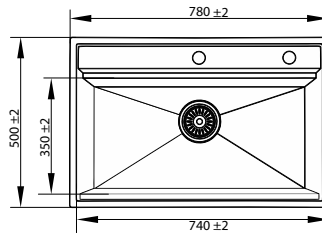

AISI-304 (18/8) Stainless Steel | Thickness : 1.2 mm

Model Code	P01-901
Overall Size	760x500mm / 30"x20"
Bowl Size	720x340mm / 28"x13"
Sink Depth	220mm / 9"
Included Accessories	    
M.R.P	₹ 56,999/- (Incl. of all Taxes)

Model Code	P01-902
Overall Size	780x500mm / 31"x20"
Bowl Size	740x350mm / 29"x14"
Sink Depth	220mm / 9"
Included Accessories	    
M.R.P	₹ 47,999/- (Incl. of all Taxes)

Model Code	P01-903
Overall Size	820x490mm / 32"x19"
Bowl Size	780x370mm / 31"x14.5"
Sink Depth	200mm / 8"
Included Accessories	    
M.R.P	₹ 58,999/- (Incl. of all Taxes)

Model Code	P01-904
Overall Size	820x520mm / 32"x20.5"
Bowl Size	750x370mm / 29.5"x14.5"
Sink Depth	220mm / 9"
Included Accessories	    
M.R.P	₹ 57,999/- (Incl. of all Taxes)

AISI-304 (18/8) Stainless Steel | Thickness : 1.2 mm

Model Code	P02-905
Overall Size	840x480mm / 33"x19"
Bowl Size	400x330mm / 16"x13" 350x330mm / 14"x13"
Sink Depth	200mm / 8"
Included Accessories	
M.R.P	₹ 59,999/- (Incl. of all Taxes)

Model Code	P02-906
Overall Size	880x500mm / 34.5"x20"
Bowl Size	200x430mm / 8"x17" 500x400mm / 20"x16"
Sink Depth	220mm / 9"
Included Accessories	
M.R.P	₹ 71,999/- (Incl. of all Taxes)