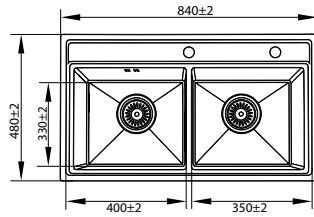

Model Code	P01-902
Overall Size	780x500mm / 31"x20"
Bowl Size	740x350mm / 29"x14"
Sink Depth	220mm / 9"
Included Accessories	    
M.R.P	₹ 47,999/- (Incl. of all Taxes)

Model Code	P01-903
Overall Size	820x490mm / 32"x19"
Bowl Size	780x370mm / 31"x14.5"
Sink Depth	200mm / 8"
Included Accessories	    
M.R.P	₹ 58,999/- (Incl. of all Taxes)

Model Code	P01-904
Overall Size	820x520mm / 32"x20.5"
Bowl Size	750x370mm / 29.5"x14.5"
Sink Depth	220mm / 9"
Included Accessories	    
M.R.P	₹ 57,999/- (Incl. of all Taxes)

AISI-304 (18/8) Stainless Steel | Thickness : 1.2 mm

Model Code	P02-905
Overall Size	840x480mm / 33"x19"
Bowl Size	400x330mm / 16"x13" 350x330mm / 14"x13"
Sink Depth	200mm / 8"
Included Accessories	
M.R.P	₹ 59,999/- (Incl. of all Taxes)

Model Code	P02-906
Overall Size	880x500mm / 34.5"x20"
Bowl Size	200x430mm / 8"x17" 500x400mm / 20"x16"
Sink Depth	220mm / 9"
Included Accessories	
M.R.P	₹ 71,999/- (Incl. of all Taxes)

Model Code	P02-907
Overall Size	1000x500mm / 39"x20"
Bowl Size	340x400mm / 13"x16" 340x400mm / 13"x16"
Sink Depth	220mm / 9"
Included Accessories	
M.R.P	₹ 73,999/- (Incl. of all Taxes)

Model Code	P03-908
Overall Size	860x500mm / 34"x20"
Bowl Size	500x350mm / 20"x14"
Sink Depth	220mm / 9"
Included Accessories	
M.R.P	₹ 51,999/- (Incl. of all Taxes)