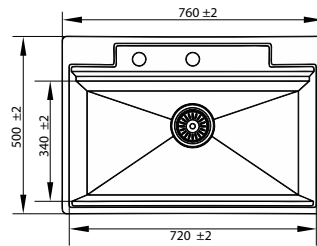

AISI-304 (18/8) Stainless Steel | Thickness : 1.2 mm

Model Code	P01-901
Overall Size	760x500mm / 30"x20"
Bowl Size	720x340mm / 28"x13"
Sink Depth	220mm / 9"
Included Accessories	    
M.R.P	₹ 56,999/- (Incl. of all Taxes)

Model Code	P01-902
Overall Size	780x500mm / 31"x20"
Bowl Size	740x350mm / 29"x14"
Sink Depth	220mm / 9"
Included Accessories	    
M.R.P	₹ 47,999/- (Incl. of all Taxes)

Model Code	P01-903
Overall Size	820x490mm / 32"x19"
Bowl Size	780x370mm / 31"x14.5"
Sink Depth	200mm / 8"
Included Accessories	    
M.R.P	₹ 58,999/- (Incl. of all Taxes)

Model Code	P01-904
Overall Size	820x520mm / 32"x20.5"
Bowl Size	750x370mm / 29.5"x14.5"
Sink Depth	220mm / 9"
Included Accessories	    
M.R.P	₹ 57,999/- (Incl. of all Taxes)

AISI-304 (18/8) Stainless Steel | Thickness : 1.2 mm

Model Code	P02-905
Overall Size	840x480mm / 33"x19"
Bowl Size	400x330mm / 16"x13" 350x330mm / 14"x13"
Sink Depth	200mm / 8"
Included Accessories	
M.R.P	₹ 59,999/- (Incl. of all Taxes)

Model Code	P02-906
Overall Size	880x500mm / 34.5"x20"
Bowl Size	200x430mm / 8"x17" 500x400mm / 20"x16"
Sink Depth	220mm / 9"
Included Accessories	
M.R.P	₹ 71,999/- (Incl. of all Taxes)