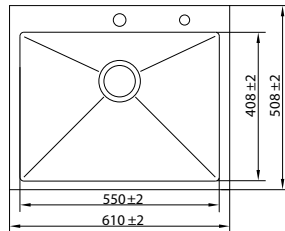

AISI-304 (18/8) Stainless Steel | Thickness : 1 mm

Model Code	<b>E02-707</b>
Overall Size	1016x457mm / 40"x18"
Bowl Size	465x406mm / 18"x16"
Sink Depth	228mm / 9"
Included Accessories	
M.R.P	₹ 21,999/- (Incl. of all Taxes)

Model Code	<b>E02-708</b>
Overall Size	1067x457mm / 42"x18"
Bowl Size	490x406mm / 19"x16"
Sink Depth	228mm / 9"
Included Accessories	
M.R.P	₹ 22,499/- (Incl. of all Taxes)

Model Code	<b>E02-709</b>
Overall Size	1143x457mm / 45"x18"
Bowl Size	530x406mm / 21"x16"
Sink Depth	228mm / 9"
Included Accessories	
M.R.P	₹ 22,999/- (Incl. of all Taxes)

Model Code	<b>E02-710</b>
Overall Size	865x457mm / 34"x18"
Bowl Size	390x406mm / 15.25"x16"
Sink Depth	228mm / 9"
Included Accessories	
M.R.P	₹ 20,499/- (Incl. of all Taxes)

Model Code	<b>E02-711</b>
Overall Size	915x508mm / 36"x20"
Bowl Size	415x458mm / 16"x18" 415x408mm / 16"x16"
Sink Depth	228mm / 9"
Included Accessories	 Strainer
M.R.P	<b>₹21,999/-</b> (Incl. of all Taxes)

Model Code	<b>E02-712</b>
Overall Size	1016x508mm / 40"x20"
Bowl Size	465x458mm / 18"x18" 465x408mm / 18"x16"
Sink Depth	228mm / 9"
Included Accessories	 Strainer
M.R.P	<b>₹23,999/-</b> (Incl. of all Taxes)