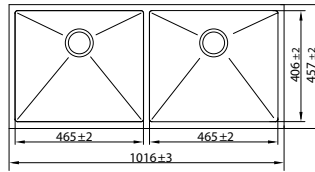

Model Code	<b>E02-704</b>
Overall Size	940x457mm / 37"x18"
Bowl Size	427x406mm / 17"x16"
Sink Depth	228mm / 9"
Included Accessories	
M.R.P	<b>₹20,999/-</b> (Incl. of all Taxes)

AISI-304 (18/8) Stainless Steel | Thickness : 1 mm

Model Code	<b>E02-704B</b>
Overall Size	940x457mm / 37"x18"
Bowl Size	427x406mm / 17"x16" 427x355mm / 17"x14"
Sink Depth	228mm / 9"
Included Accessories	
M.R.P	<b>₹21,999/-</b> (Incl. of all Taxes)

Model Code	<b>E02-705</b>
Overall Size	1143x508mm / 45"x20"
Bowl Size	530x457mm / 21"x18"
Sink Depth	228mm / 9"
Included Accessories	
M.R.P	<b>₹23,499/-</b> (Incl. of all Taxes)

Model Code	<b>E02-705B</b>
Overall Size	1143x508mm / 45"x20"
Bowl Size	530x457mm / 21"x18" 530x406mm / 21"x16"
Sink Depth	228mm / 9"
Included Accessories	
M.R.P	<b>₹24,499/-</b> (Incl. of all Taxes)

Model Code	<b>E01-706</b>
Overall Size	762x457mm / 30"x18"
Bowl Size	705x406mm / 28"x16"
Sink Depth	228mm / 9"
Included Accessories	
M.R.P	<b>₹13,999/-</b> (Incl. of all Taxes)

AISI-304 (18/8) Stainless Steel | Thickness : 1 mm

Model Code	<b>E02-707</b>
Overall Size	1016x457mm / 40"x18"
Bowl Size	465x406mm / 18"x16"
Sink Depth	228mm / 9"
Included Accessories	
M.R.P	₹ 21,999/- (Incl. of all Taxes)