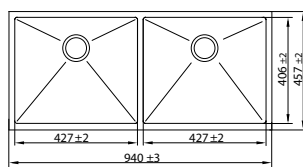

AISI-304 (18/8) Stainless Steel | Thickness : 1 mm

Model Code	<b>E01-701</b>
Overall Size	457x406mm / 18"x16"
Bowl Size	400x355mm / 16"x14"
Sink Depth	228mm / 9"
Included Accessories	
M.R.P	<b>₹9,399/-</b> (Incl. of all Taxes)

Model Code	<b>E01-702</b>
Overall Size	533x457mm / 21"x18"
Bowl Size	470x406mm / 19"x16"
Sink Depth	228mm / 9"
Included Accessories	
M.R.P	<b>₹10,399/-</b> (Incl. of all Taxes)

Model Code	<b>E01-703</b>
Overall Size	610x457mm / 24"x18"
Bowl Size	550x406mm / 22"x16"
Sink Depth	228mm / 9"
Included Accessories	
M.R.P	<b>₹10,999/-</b> (Incl. of all Taxes)

Model Code	<b>E02-704</b>
Overall Size	940x457mm / 37"x18"
Bowl Size	427x406mm / 17"x16"
Sink Depth	228mm / 9"
Included Accessories	
M.R.P	<b>₹20,999/-</b> (Incl. of all Taxes)

AISI-304 (18/8) Stainless Steel | Thickness : 1 mm

Model Code	<b>E02-704B</b>
Overall Size	940x457mm / 37"x18"
Bowl Size	427x406mm / 17"x16" 427x355mm / 17"x14"
Sink Depth	228mm / 9"
Included Accessories	
M.R.P	<b>₹21,999/-</b> (Incl. of all Taxes)

Model Code	<b>E02-705</b>
Overall Size	1143x508mm / 45"x20"
Bowl Size	530x457mm / 21"x18"
Sink Depth	228mm / 9"
Included Accessories	
M.R.P	<b>₹23,499/-</b> (Incl. of all Taxes)