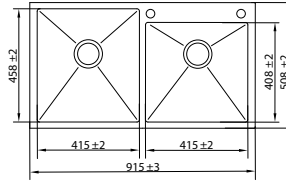

Model Code	<b>E02-705B</b>
Overall Size	1143x508mm / 45"x20"
Bowl Size	530x457mm / 21"x18" 530x406mm / 21"x16"
Sink Depth	228mm / 9"
Included Accessories	
M.R.P	<b>₹24,499/-</b> (Incl. of all Taxes)

Model Code	<b>E01-706</b>
Overall Size	762x457mm / 30"x18"
Bowl Size	705x406mm / 28"x16"
Sink Depth	228mm / 9"
Included Accessories	
M.R.P	<b>₹13,999/-</b> (Incl. of all Taxes)

AISI-304 (18/8) Stainless Steel | Thickness : 1 mm

Model Code	<b>E02-707</b>
Overall Size	1016x457mm / 40"x18"
Bowl Size	465x406mm / 18"x16"
Sink Depth	228mm / 9"
Included Accessories	
M.R.P	₹ 21,999/- (Incl. of all Taxes)

Model Code	<b>E02-708</b>
Overall Size	1067x457mm / 42"x18"
Bowl Size	490x406mm / 19"x16"
Sink Depth	228mm / 9"
Included Accessories	
M.R.P	₹ 22,499/- (Incl. of all Taxes)

Model Code	<b>E02-709</b>
Overall Size	1143x457mm / 45"x18"
Bowl Size	530x406mm / 21"x16"
Sink Depth	228mm / 9"
Included Accessories	
M.R.P	₹ 22,999/- (Incl. of all Taxes)

Model Code	<b>E02-710</b>
Overall Size	865x457mm / 34"x18"
Bowl Size	390x406mm / 15.25"x16"
Sink Depth	228mm / 9"
Included Accessories	
M.R.P	₹ 20,499/- (Incl. of all Taxes)

Model Code	<b>E02-711</b>
Overall Size	915x508mm / 36"x20"
Bowl Size	415x458mm / 16"x18" 415x408mm / 16"x16"
Sink Depth	228mm / 9"
Included Accessories	 Strainer
M.R.P	<b>₹21,999/-</b> (Incl. of all Taxes)