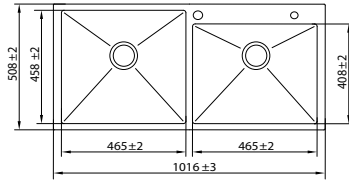

AISI-304 (18/8) Stainless Steel | Thickness : 1 mm

Model Code	<b>E02-707</b>
Overall Size	1016x457mm / 40"x18"
Bowl Size	465x406mm / 18"x16"
Sink Depth	228mm / 9"
Included Accessories	
M.R.P	₹ 21,999/- (Incl. of all Taxes)

Model Code	<b>E02-708</b>
Overall Size	1067x457mm / 42"x18"
Bowl Size	490x406mm / 19"x16"
Sink Depth	228mm / 9"
Included Accessories	
M.R.P	₹ 22,499/- (Incl. of all Taxes)

Model Code	<b>E02-709</b>
Overall Size	1143x457mm / 45"x18"
Bowl Size	530x406mm / 21"x16"
Sink Depth	228mm / 9"
Included Accessories	
M.R.P	₹ 22,999/- (Incl. of all Taxes)

Model Code	<b>E02-710</b>
Overall Size	865x457mm / 34"x18"
Bowl Size	390x406mm / 15.25"x16"
Sink Depth	228mm / 9"
Included Accessories	
M.R.P	₹ 20,499/- (Incl. of all Taxes)

Model Code	<b>E02-711</b>
Overall Size	915x508mm / 36"x20"
Bowl Size	415x458mm / 16"x18" 415x408mm / 16"x16"
Sink Depth	228mm / 9"
Included Accessories	 Strainer
M.R.P	<b>₹21,999/-</b> (Incl. of all Taxes)

Model Code	<b>E02-712</b>
Overall Size	1016x508mm / 40"x20"
Bowl Size	465x458mm / 18"x18" 465x408mm / 18"x16"
Sink Depth	228mm / 9"
Included Accessories	 Strainer
M.R.P	<b>₹23,999/-</b> (Incl. of all Taxes)