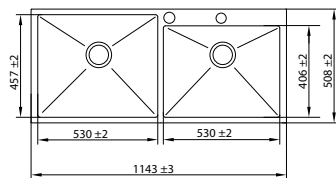

Model Code	<b>E02-704</b>
Overall Size	940x457mm / 37"x18"
Bowl Size	427x406mm / 17"x16"
Sink Depth	228mm / 9"
Included Accessories	
M.R.P	<b>₹20,999/-</b> (Incl. of all Taxes)

AISI-304 (18/8) Stainless Steel | Thickness : 1 mm

Model Code	<b>E02-704B</b>
Overall Size	940x457mm / 37"x18"
Bowl Size	427x406mm / 17"x16" 427x355mm / 17"x14"
Sink Depth	228mm / 9"
Included Accessories	
M.R.P	<b>₹21,999/-</b> (Incl. of all Taxes)

Model Code	<b>E02-705</b>
Overall Size	1143x508mm / 45"x20"
Bowl Size	530x457mm / 21"x18"
Sink Depth	228mm / 9"
Included Accessories	
M.R.P	<b>₹23,499/-</b> (Incl. of all Taxes)

Model Code	<b>E02-705B</b>
Overall Size	1143x508mm / 45"x20"
Bowl Size	530x457mm / 21"x18" 530x406mm / 21"x16"
Sink Depth	228mm / 9"
Included Accessories	
M.R.P	<b>₹24,499/-</b> (Incl. of all Taxes)

Model Code	<b>E01-706</b>
Overall Size	762x457mm / 30"x18"
Bowl Size	705x406mm / 28"x16"
Sink Depth	228mm / 9"
Included Accessories	
M.R.P	<b>₹13,999/-</b> (Incl. of all Taxes)

AISI-304 (18/8) Stainless Steel | Thickness : 1 mm

Model Code	<b>E02-707</b>
Overall Size	1016x457mm / 40"x18"
Bowl Size	465x406mm / 18"x16"
Sink Depth	228mm / 9"
Included Accessories	
M.R.P	₹ 21,999/- (Incl. of all Taxes)