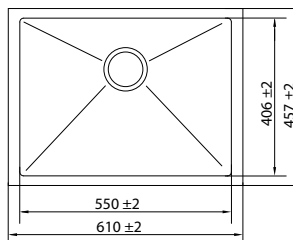

AISI-304 (18/8) Stainless Steel | Thickness : 1 mm

Model Code	<b>E01-701</b>
Overall Size	457x406mm / 18"x16"
Bowl Size	400x355mm / 16"x14"
Sink Depth	228mm / 9"
Included Accessories	
M.R.P	<b>₹9,399/-</b> (Incl. of all Taxes)

Model Code	<b>E01-702</b>
Overall Size	533x457mm / 21"x18"
Bowl Size	470x406mm / 19"x16"
Sink Depth	228mm / 9"
Included Accessories	
M.R.P	<b>₹10,399/-</b> (Incl. of all Taxes)

Model Code	<b>E01-703</b>
Overall Size	610x457mm / 24"x18"
Bowl Size	550x406mm / 22"x16"
Sink Depth	228mm / 9"
Included Accessories	
M.R.P	<b>₹10,999/-</b> (Incl. of all Taxes)

Model Code	<b>E02-704</b>
Overall Size	940x457mm / 37"x18"
Bowl Size	427x406mm / 17"x16"
Sink Depth	228mm / 9"
Included Accessories	
M.R.P	<b>₹20,999/-</b> (Incl. of all Taxes)

AISI-304 (18/8) Stainless Steel | Thickness : 1 mm

Model Code	<b>E02-704B</b>
Overall Size	940x457mm / 37"x18"
Bowl Size	427x406mm / 17"x16" 427x355mm / 17"x14"
Sink Depth	228mm / 9"
Included Accessories	
M.R.P	<b>₹21,999/-</b> (Incl. of all Taxes)

Model Code	<b>E02-705</b>
Overall Size	1143x508mm / 45"x20"
Bowl Size	530x457mm / 21"x18"
Sink Depth	228mm / 9"
Included Accessories	
M.R.P	<b>₹23,499/-</b> (Incl. of all Taxes)