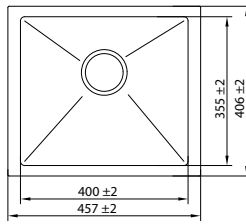

AISI-304 (18/8) Stainless Steel | Thickness : 1 mm

Model Code	<b>E01-701</b>
Overall Size	457x406mm / 18"x16"
Bowl Size	400x355mm / 16"x14"
Sink Depth	228mm / 9"
Included Accessories	
M.R.P	<b>₹9,399/-</b> (Incl. of all Taxes)

Model Code	<b>E01-702</b>
Overall Size	533x457mm / 21"x18"
Bowl Size	470x406mm / 19"x16"
Sink Depth	228mm / 9"
Included Accessories	
M.R.P	<b>₹10,399/-</b> (Incl. of all Taxes)

Model Code	<b>E01-703</b>
Overall Size	610x457mm / 24"x18"
Bowl Size	550x406mm / 22"x16"
Sink Depth	228mm / 9"
Included Accessories	
M.R.P	<b>₹10,999/-</b> (Incl. of all Taxes)

Model Code	<b>E02-704</b>
Overall Size	940x457mm / 37"x18"
Bowl Size	427x406mm / 17"x16"
Sink Depth	228mm / 9"
Included Accessories	
M.R.P	<b>₹20,999/-</b> (Incl. of all Taxes)

AISI-304 (18/8) Stainless Steel | Thickness : 1 mm

Model Code	<b>E02-704B</b>
Overall Size	940x457mm / 37"x18"
Bowl Size	427x406mm / 17"x16" 427x355mm / 17"x14"
Sink Depth	228mm / 9"
Included Accessories	
M.R.P	<b>₹21,999/-</b> (Incl. of all Taxes)

Model Code	<b>E02-705</b>
Overall Size	1143x508mm / 45"x20"
Bowl Size	530x457mm / 21"x18"
Sink Depth	228mm / 9"
Included Accessories	
M.R.P	<b>₹23,499/-</b> (Incl. of all Taxes)