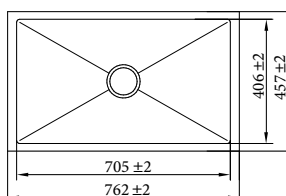

Model Code	<b>E01-702</b>
Overall Size	533x457mm / 21"x18"
Bowl Size	470x406mm / 19"x16"
Sink Depth	228mm / 9"
Included Accessories	
M.R.P	<b>₹10,399/-</b> (Incl. of all Taxes)

Model Code	<b>E01-703</b>
Overall Size	610x457mm / 24"x18"
Bowl Size	550x406mm / 22"x16"
Sink Depth	228mm / 9"
Included Accessories	
M.R.P	<b>₹10,999/-</b> (Incl. of all Taxes)

Model Code	<b>E02-704</b>
Overall Size	940x457mm / 37"x18"
Bowl Size	427x406mm / 17"x16"
Sink Depth	228mm / 9"
Included Accessories	
M.R.P	<b>₹20,999/-</b> (Incl. of all Taxes)

AISI-304 (18/8) Stainless Steel | Thickness : 1 mm

Model Code	<b>E02-704B</b>
Overall Size	940x457mm / 37"x18"
Bowl Size	427x406mm / 17"x16" 427x355mm / 17"x14"
Sink Depth	228mm / 9"
Included Accessories	
M.R.P	<b>₹21,999/-</b> (Incl. of all Taxes)

Model Code	<b>E02-705</b>
Overall Size	1143x508mm / 45"x20"
Bowl Size	530x457mm / 21"x18"
Sink Depth	228mm / 9"
Included Accessories	
M.R.P	<b>₹23,499/-</b> (Incl. of all Taxes)

Model Code	<b>E02-705B</b>
Overall Size	1143x508mm / 45"x20"
Bowl Size	530x457mm / 21"x18" 530x406mm / 21"x16"
Sink Depth	228mm / 9"
Included Accessories	
M.R.P	<b>₹24,499/-</b> (Incl. of all Taxes)

Model Code	<b>E01-706</b>
Overall Size	762x457mm / 30"x18"
Bowl Size	705x406mm / 28"x16"
Sink Depth	228mm / 9"
Included Accessories	
M.R.P	<b>₹13,999/-</b> (Incl. of all Taxes)