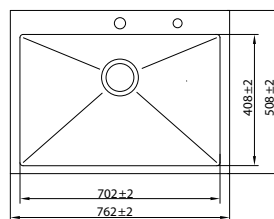

Model Code	<b>E02-708</b>
Overall Size	1067x457mm / 42"x18"
Bowl Size	490x406mm / 19"x16"
Sink Depth	228mm / 9"
Included Accessories	
M.R.P	₹ 22,499/- (Incl. of all Taxes)

Model Code	<b>E02-709</b>
Overall Size	1143x457mm / 45"x18"
Bowl Size	530x406mm / 21"x16"
Sink Depth	228mm / 9"
Included Accessories	
M.R.P	₹ 22,999/- (Incl. of all Taxes)

Model Code	<b>E02-710</b>
Overall Size	865x457mm / 34"x18"
Bowl Size	390x406mm / 15.25"x16"
Sink Depth	228mm / 9"
Included Accessories	
M.R.P	₹ 20,499/- (Incl. of all Taxes)

Model Code	<b>E02-711</b>
Overall Size	915x508mm / 36"x20"
Bowl Size	415x458mm / 16"x18" 415x408mm / 16"x16"
Sink Depth	228mm / 9"
Included Accessories	 Strainer
M.R.P	<b>₹21,999/-</b> (Incl. of all Taxes)

Model Code	<b>E02-712</b>
Overall Size	1016x508mm / 40"x20"
Bowl Size	465x458mm / 18"x18" 465x408mm / 18"x16"
Sink Depth	228mm / 9"
Included Accessories	 Strainer
M.R.P	<b>₹23,999/-</b> (Incl. of all Taxes)

Model Code	<b>E01-713</b>
Overall Size	610x508mm / 24"x20"
Bowl Size	550x408mm / 22"x16"
Sink Depth	228mm / 9"
Included Accessories	 Strainer
M.R.P	<b>₹13,999/-</b> (Incl. of all Taxes)

Model Code	<b>E01-714</b>
Overall Size	762x508mm / 30"x20"
Bowl Size	702x408mm / 27.7"x16"
Sink Depth	228mm / 9"
Included Accessories	 Strainer
M.R.P	<b>₹16,999/-</b> (Incl. of all Taxes)