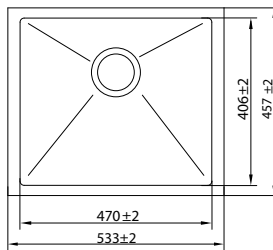

AISI-304 (18/8) Stainless Steel | Thickness : 1 mm

Model Code	<b>E01-701</b>
Overall Size	457x406mm / 18"x16"
Bowl Size	400x355mm / 16"x14"
Sink Depth	228mm / 9"
Included Accessories	
M.R.P	<b>₹9,399/-</b> (Incl. of all Taxes)

Model Code	<b>E01-702</b>
Overall Size	533x457mm / 21"x18"
Bowl Size	470x406mm / 19"x16"
Sink Depth	228mm / 9"
Included Accessories	
M.R.P	<b>₹10,399/-</b> (Incl. of all Taxes)

Model Code	<b>E01-703</b>
Overall Size	610x457mm / 24"x18"
Bowl Size	550x406mm / 22"x16"
Sink Depth	228mm / 9"
Included Accessories	
M.R.P	<b>₹10,999/-</b> (Incl. of all Taxes)

Model Code	<b>E02-704</b>
Overall Size	940x457mm / 37"x18"
Bowl Size	427x406mm / 17"x16"
Sink Depth	228mm / 9"
Included Accessories	
M.R.P	<b>₹20,999/-</b> (Incl. of all Taxes)

AISI-304 (18/8) Stainless Steel | Thickness : 1 mm

Model Code	<b>E02-704B</b>
Overall Size	940x457mm / 37"x18"
Bowl Size	427x406mm / 17"x16" 427x355mm / 17"x14"
Sink Depth	228mm / 9"
Included Accessories	
M.R.P	<b>₹21,999/-</b> (Incl. of all Taxes)

Model Code	<b>E02-705</b>
Overall Size	1143x508mm / 45"x20"
Bowl Size	530x457mm / 21"x18"
Sink Depth	228mm / 9"
Included Accessories	
M.R.P	<b>₹23,499/-</b> (Incl. of all Taxes)