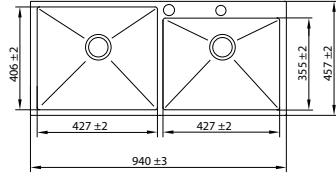

Model Code	<b>E01-702</b>
Overall Size	533x457mm / 21"x18"
Bowl Size	470x406mm / 19"x16"
Sink Depth	228mm / 9"
Included Accessories	
M.R.P	<b>₹10,399/-</b> (Incl. of all Taxes)

Model Code	<b>E01-703</b>
Overall Size	610x457mm / 24"x18"
Bowl Size	550x406mm / 22"x16"
Sink Depth	228mm / 9"
Included Accessories	
M.R.P	<b>₹10,999/-</b> (Incl. of all Taxes)

Model Code	<b>E02-704</b>
Overall Size	940x457mm / 37"x18"
Bowl Size	427x406mm / 17"x16"
Sink Depth	228mm / 9"
Included Accessories	
M.R.P	<b>₹20,999/-</b> (Incl. of all Taxes)

AISI-304 (18/8) Stainless Steel | Thickness : 1 mm

Model Code	<b>E02-704B</b>
Overall Size	940x457mm / 37"x18"
Bowl Size	427x406mm / 17"x16" 427x355mm / 17"x14"
Sink Depth	228mm / 9"
Included Accessories	
M.R.P	<b>₹21,999/-</b> (Incl. of all Taxes)

Model Code	<b>E02-705</b>
Overall Size	1143x508mm / 45"x20"
Bowl Size	530x457mm / 21"x18"
Sink Depth	228mm / 9"
Included Accessories	
M.R.P	<b>₹23,499/-</b> (Incl. of all Taxes)

Model Code	<b>E02-705B</b>
Overall Size	1143x508mm / 45"x20"
Bowl Size	530x457mm / 21"x18" 530x406mm / 21"x16"
Sink Depth	228mm / 9"
Included Accessories	
M.R.P	<b>₹24,499/-</b> (Incl. of all Taxes)

Model Code	<b>E01-706</b>
Overall Size	762x457mm / 30"x18"
Bowl Size	705x406mm / 28"x16"
Sink Depth	228mm / 9"
Included Accessories	
M.R.P	<b>₹13,999/-</b> (Incl. of all Taxes)