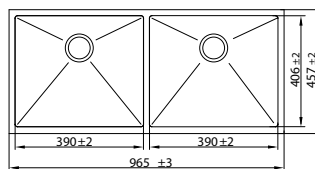

Model Code	<b>E02-705B</b>
Overall Size	1143x508mm / 45"x20"
Bowl Size	530x457mm / 21"x18" 530x406mm / 21"x16"
Sink Depth	228mm / 9"
Included Accessories	
M.R.P	<b>₹24,499/-</b> (Incl. of all Taxes)

Model Code	<b>E01-706</b>
Overall Size	762x457mm / 30"x18"
Bowl Size	705x406mm / 28"x16"
Sink Depth	228mm / 9"
Included Accessories	
M.R.P	<b>₹13,999/-</b> (Incl. of all Taxes)

AISI-304 (18/8) Stainless Steel | Thickness : 1 mm

Model Code	<b>E02-707</b>
Overall Size	1016x457mm / 40"x18"
Bowl Size	465x406mm / 18"x16"
Sink Depth	228mm / 9"
Included Accessories	
M.R.P	₹ 21,999/- (Incl. of all Taxes)

Model Code	<b>E02-708</b>
Overall Size	1067x457mm / 42"x18"
Bowl Size	490x406mm / 19"x16"
Sink Depth	228mm / 9"
Included Accessories	
M.R.P	₹ 22,499/- (Incl. of all Taxes)

Model Code	<b>E02-709</b>
Overall Size	1143x457mm / 45"x18"
Bowl Size	530x406mm / 21"x16"
Sink Depth	228mm / 9"
Included Accessories	
M.R.P	₹ 22,999/- (Incl. of all Taxes)

Model Code	<b>E02-710</b>
Overall Size	865x457mm / 34"x18"
Bowl Size	390x406mm / 15.25"x16"
Sink Depth	228mm / 9"
Included Accessories	
M.R.P	₹ 20,499/- (Incl. of all Taxes)

Model Code	<b>E02-711</b>
Overall Size	915x508mm / 36"x20"
Bowl Size	415x458mm / 16"x18" 415x408mm / 16"x16"
Sink Depth	228mm / 9"
Included Accessories	 Strainer
M.R.P	<b>₹21,999/-</b> (Incl. of all Taxes)