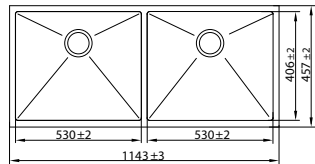

Model Code	<b>E02-704B</b>
Overall Size	940x457mm / 37"x18"
Bowl Size	427x406mm / 17"x16" 427x355mm / 17"x14"
Sink Depth	228mm / 9"
Included Accessories	
M.R.P	<b>₹21,999/-</b> (Incl. of all Taxes)

Model Code	<b>E02-705</b>
Overall Size	1143x508mm / 45"x20"
Bowl Size	530x457mm / 21"x18"
Sink Depth	228mm / 9"
Included Accessories	
M.R.P	<b>₹23,499/-</b> (Incl. of all Taxes)

Model Code	<b>E02-705B</b>
Overall Size	1143x508mm / 45"x20"
Bowl Size	530x457mm / 21"x18" 530x406mm / 21"x16"
Sink Depth	228mm / 9"
Included Accessories	
M.R.P	<b>₹24,499/-</b> (Incl. of all Taxes)

Model Code	<b>E01-706</b>
Overall Size	762x457mm / 30"x18"
Bowl Size	705x406mm / 28"x16"
Sink Depth	228mm / 9"
Included Accessories	
M.R.P	<b>₹13,999/-</b> (Incl. of all Taxes)

AISI-304 (18/8) Stainless Steel | Thickness : 1 mm

Model Code	<b>E02-707</b>
Overall Size	1016x457mm / 40"x18"
Bowl Size	465x406mm / 18"x16"
Sink Depth	228mm / 9"
Included Accessories	
M.R.P	₹ 21,999/- (Incl. of all Taxes)

Model Code	<b>E02-708</b>
Overall Size	1067x457mm / 42"x18"
Bowl Size	490x406mm / 19"x16"
Sink Depth	228mm / 9"
Included Accessories	
M.R.P	₹ 22,499/- (Incl. of all Taxes)

Model Code	<b>E02-709</b>
Overall Size	1143x457mm / 45"x18"
Bowl Size	530x406mm / 21"x16"
Sink Depth	228mm / 9"
Included Accessories	
M.R.P	₹ 22,999/- (Incl. of all Taxes)