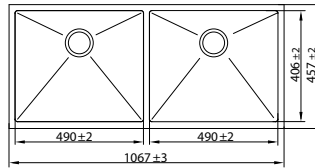

Model Code	<b>E02-704B</b>
Overall Size	940x457mm / 37"x18"
Bowl Size	427x406mm / 17"x16" 427x355mm / 17"x14"
Sink Depth	228mm / 9"
Included Accessories	
M.R.P	<b>₹21,999/-</b> (Incl. of all Taxes)

Model Code	<b>E02-705</b>
Overall Size	1143x508mm / 45"x20"
Bowl Size	530x457mm / 21"x18"
Sink Depth	228mm / 9"
Included Accessories	
M.R.P	<b>₹23,499/-</b> (Incl. of all Taxes)

Model Code	<b>E02-705B</b>
Overall Size	1143x508mm / 45"x20"
Bowl Size	530x457mm / 21"x18" 530x406mm / 21"x16"
Sink Depth	228mm / 9"
Included Accessories	
M.R.P	<b>₹24,499/-</b> (Incl. of all Taxes)

Model Code	<b>E01-706</b>
Overall Size	762x457mm / 30"x18"
Bowl Size	705x406mm / 28"x16"
Sink Depth	228mm / 9"
Included Accessories	
M.R.P	<b>₹13,999/-</b> (Incl. of all Taxes)

AISI-304 (18/8) Stainless Steel | Thickness : 1 mm

Model Code	<b>E02-707</b>
Overall Size	1016x457mm / 40"x18"
Bowl Size	465x406mm / 18"x16"
Sink Depth	228mm / 9"
Included Accessories	
M.R.P	₹ 21,999/- (Incl. of all Taxes)

Model Code	<b>E02-708</b>
Overall Size	1067x457mm / 42"x18"
Bowl Size	490x406mm / 19"x16"
Sink Depth	228mm / 9"
Included Accessories	
M.R.P	₹ 22,499/- (Incl. of all Taxes)

Model Code	<b>E02-709</b>
Overall Size	1143x457mm / 45"x18"
Bowl Size	530x406mm / 21"x16"
Sink Depth	228mm / 9"
Included Accessories	
M.R.P	₹ 22,999/- (Incl. of all Taxes)