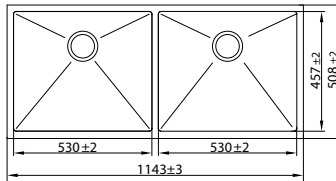

Model Code	<b>E01-702</b>
Overall Size	533x457mm / 21"x18"
Bowl Size	470x406mm / 19"x16"
Sink Depth	228mm / 9"
Included Accessories	
M.R.P	<b>₹10,399/-</b> (Incl. of all Taxes)

Model Code	<b>E01-703</b>
Overall Size	610x457mm / 24"x18"
Bowl Size	550x406mm / 22"x16"
Sink Depth	228mm / 9"
Included Accessories	
M.R.P	<b>₹10,999/-</b> (Incl. of all Taxes)

Model Code	<b>E02-704</b>
Overall Size	940x457mm / 37"x18"
Bowl Size	427x406mm / 17"x16"
Sink Depth	228mm / 9"
Included Accessories	
M.R.P	<b>₹20,999/-</b> (Incl. of all Taxes)

AISI-304 (18/8) Stainless Steel | Thickness : 1 mm

Model Code	<b>E02-704B</b>
Overall Size	940x457mm / 37"x18"
Bowl Size	427x406mm / 17"x16" 427x355mm / 17"x14"
Sink Depth	228mm / 9"
Included Accessories	
M.R.P	<b>₹21,999/-</b> (Incl. of all Taxes)

Model Code	<b>E02-705</b>
Overall Size	1143x508mm / 45"x20"
Bowl Size	530x457mm / 21"x18"
Sink Depth	228mm / 9"
Included Accessories	
M.R.P	<b>₹23,499/-</b> (Incl. of all Taxes)

Model Code	<b>E02-705B</b>
Overall Size	1143x508mm / 45"x20"
Bowl Size	530x457mm / 21"x18" 530x406mm / 21"x16"
Sink Depth	228mm / 9"
Included Accessories	
M.R.P	<b>₹24,499/-</b> (Incl. of all Taxes)

Model Code	<b>E01-706</b>
Overall Size	762x457mm / 30"x18"
Bowl Size	705x406mm / 28"x16"
Sink Depth	228mm / 9"
Included Accessories	
M.R.P	<b>₹13,999/-</b> (Incl. of all Taxes)